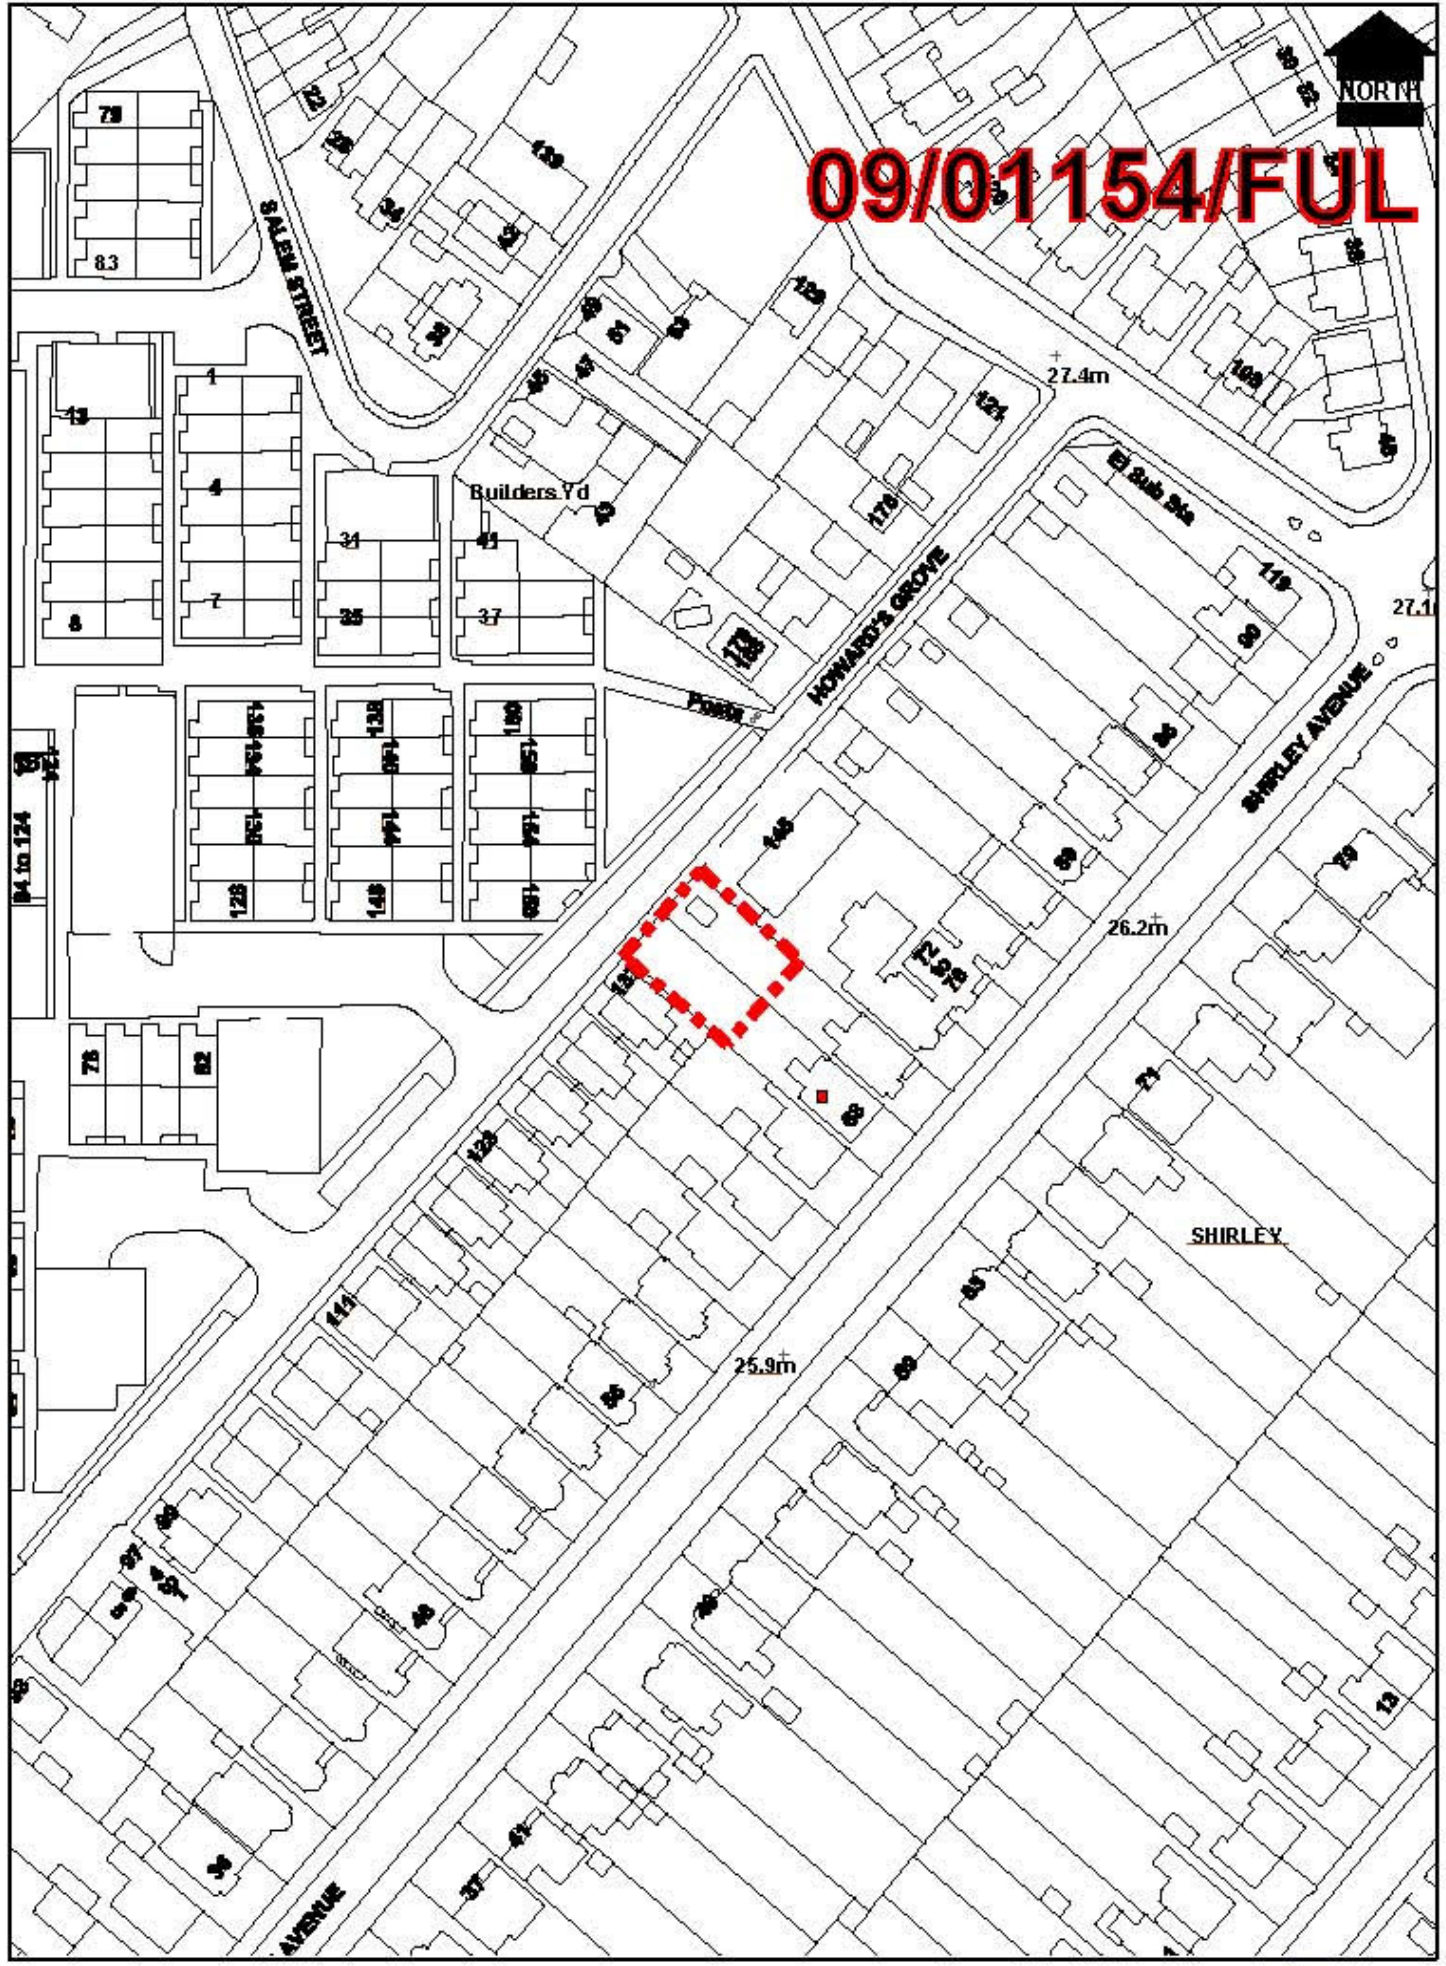

09/01154/FUL

Scale : 1:1250

Date :06 January 2010

© Crown copyright. All rights reserved. Southampton City Council 100019679 2004.